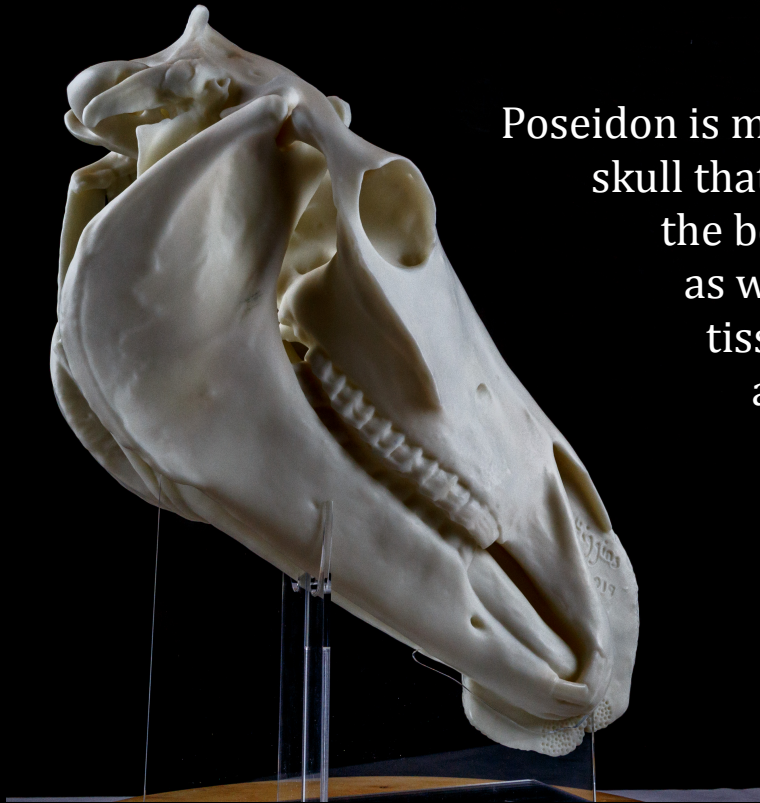

POSEIDON

Sculpted by Gillian Higgins and Judy Boyt

HORSES INSIDE OUT

Sculpted by Gillian Higgins and Judy Boyt, named Poseidon after an ancient Greek God of horses, and fashioned in the style of the head statues of the ancient Greek Gods, this model accurately conveys the beauty, power, anatomical accuracy and inner strength of the horse.

Having been privileged to study the structures of the equine head from the inside out and being aware of the delicacy and complexity of the structures, I was keen to produce, not only an object of beauty, but also an accurate anatomical model that could contribute to the awareness of the structures of the head in relation to bridle fit, movement and facial expression.

Poseidon is modelled on a real pony skull that enables us to see the bony structures as well as the soft tissues, nerves and blood vessels.

It is the detail encapsulated in the model which allows us to visualise some of the more nebulous structures of the head. The hyoid apparatus for example, which gives form to the pharynx, larynx and tongue and from which there are strong links to the rest of the body can be studied in detail; the position of the nerves and emerging teeth can be seen and help and encourage us to treat the head with empathy and respect.

HORSES INSIDE OUT

The essence of the sculpture can be summed up in the words of the renowned poet Ronald Duncan:

‘Where in this wide world can man find nobility without pride,
friendship without envy, or beauty without vanity?
Here, where grace is laced with muscle
and strength by gentleness confined’.