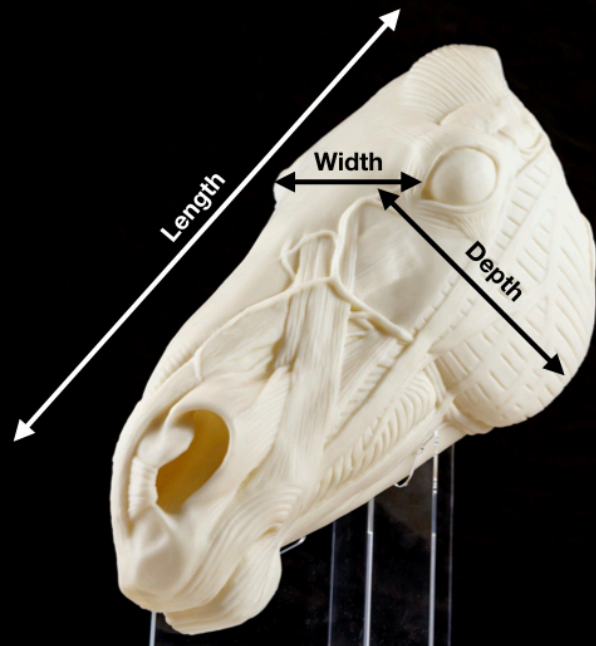

Having been privileged to study the structures of the equine head from the inside out and being aware of the delicacy and complexity of the structures, I was keen to produce, not only an object of beauty, but also an accurate anatomical model that could contribute to the awareness of the structures of the head in relation to bridle fit, movement and facial expression.

Poseidon is modelled on a real pony skull that enables us to see the bony structures as well as the soft tissues, nerves and blood vessels.

It is the detail encapsulated in the model which allows us to visualise some of the more nebulous structures of the head. The hyoid apparatus for example, which gives form to the pharynx, larynx and tongue and from which there are strong links to the rest of the body can be studied in detail; the position of the nerves and emerging teeth can be seen and help and encourage us to treat the head with empathy and respect.

HORSES INSIDE OUT

The essence of the sculpture can be summed up in the words of the renowned poet Ronald Duncan:

‘Where in this wide world can man find nobility without pride,
friendship without envy, or beauty without vanity?
Here, where grace is laced with muscle
and strength by gentleness confined’.

Poseidon, sculpted in the form of the Greek gods certainly is a thing of beauty and to own, a joy forever.

SIZE GUIDE

Both POSEIDON IN RESIN and POSEIDON IN BRONZE are available in 3 sizes.

SIZE	Length	Width	Depth
FULL SIZE	450mm	188mm	220mm
THREE QUARTER SIZE	338mm	141mm	165mm
HALF SIZE	225mm	94mm	110mm